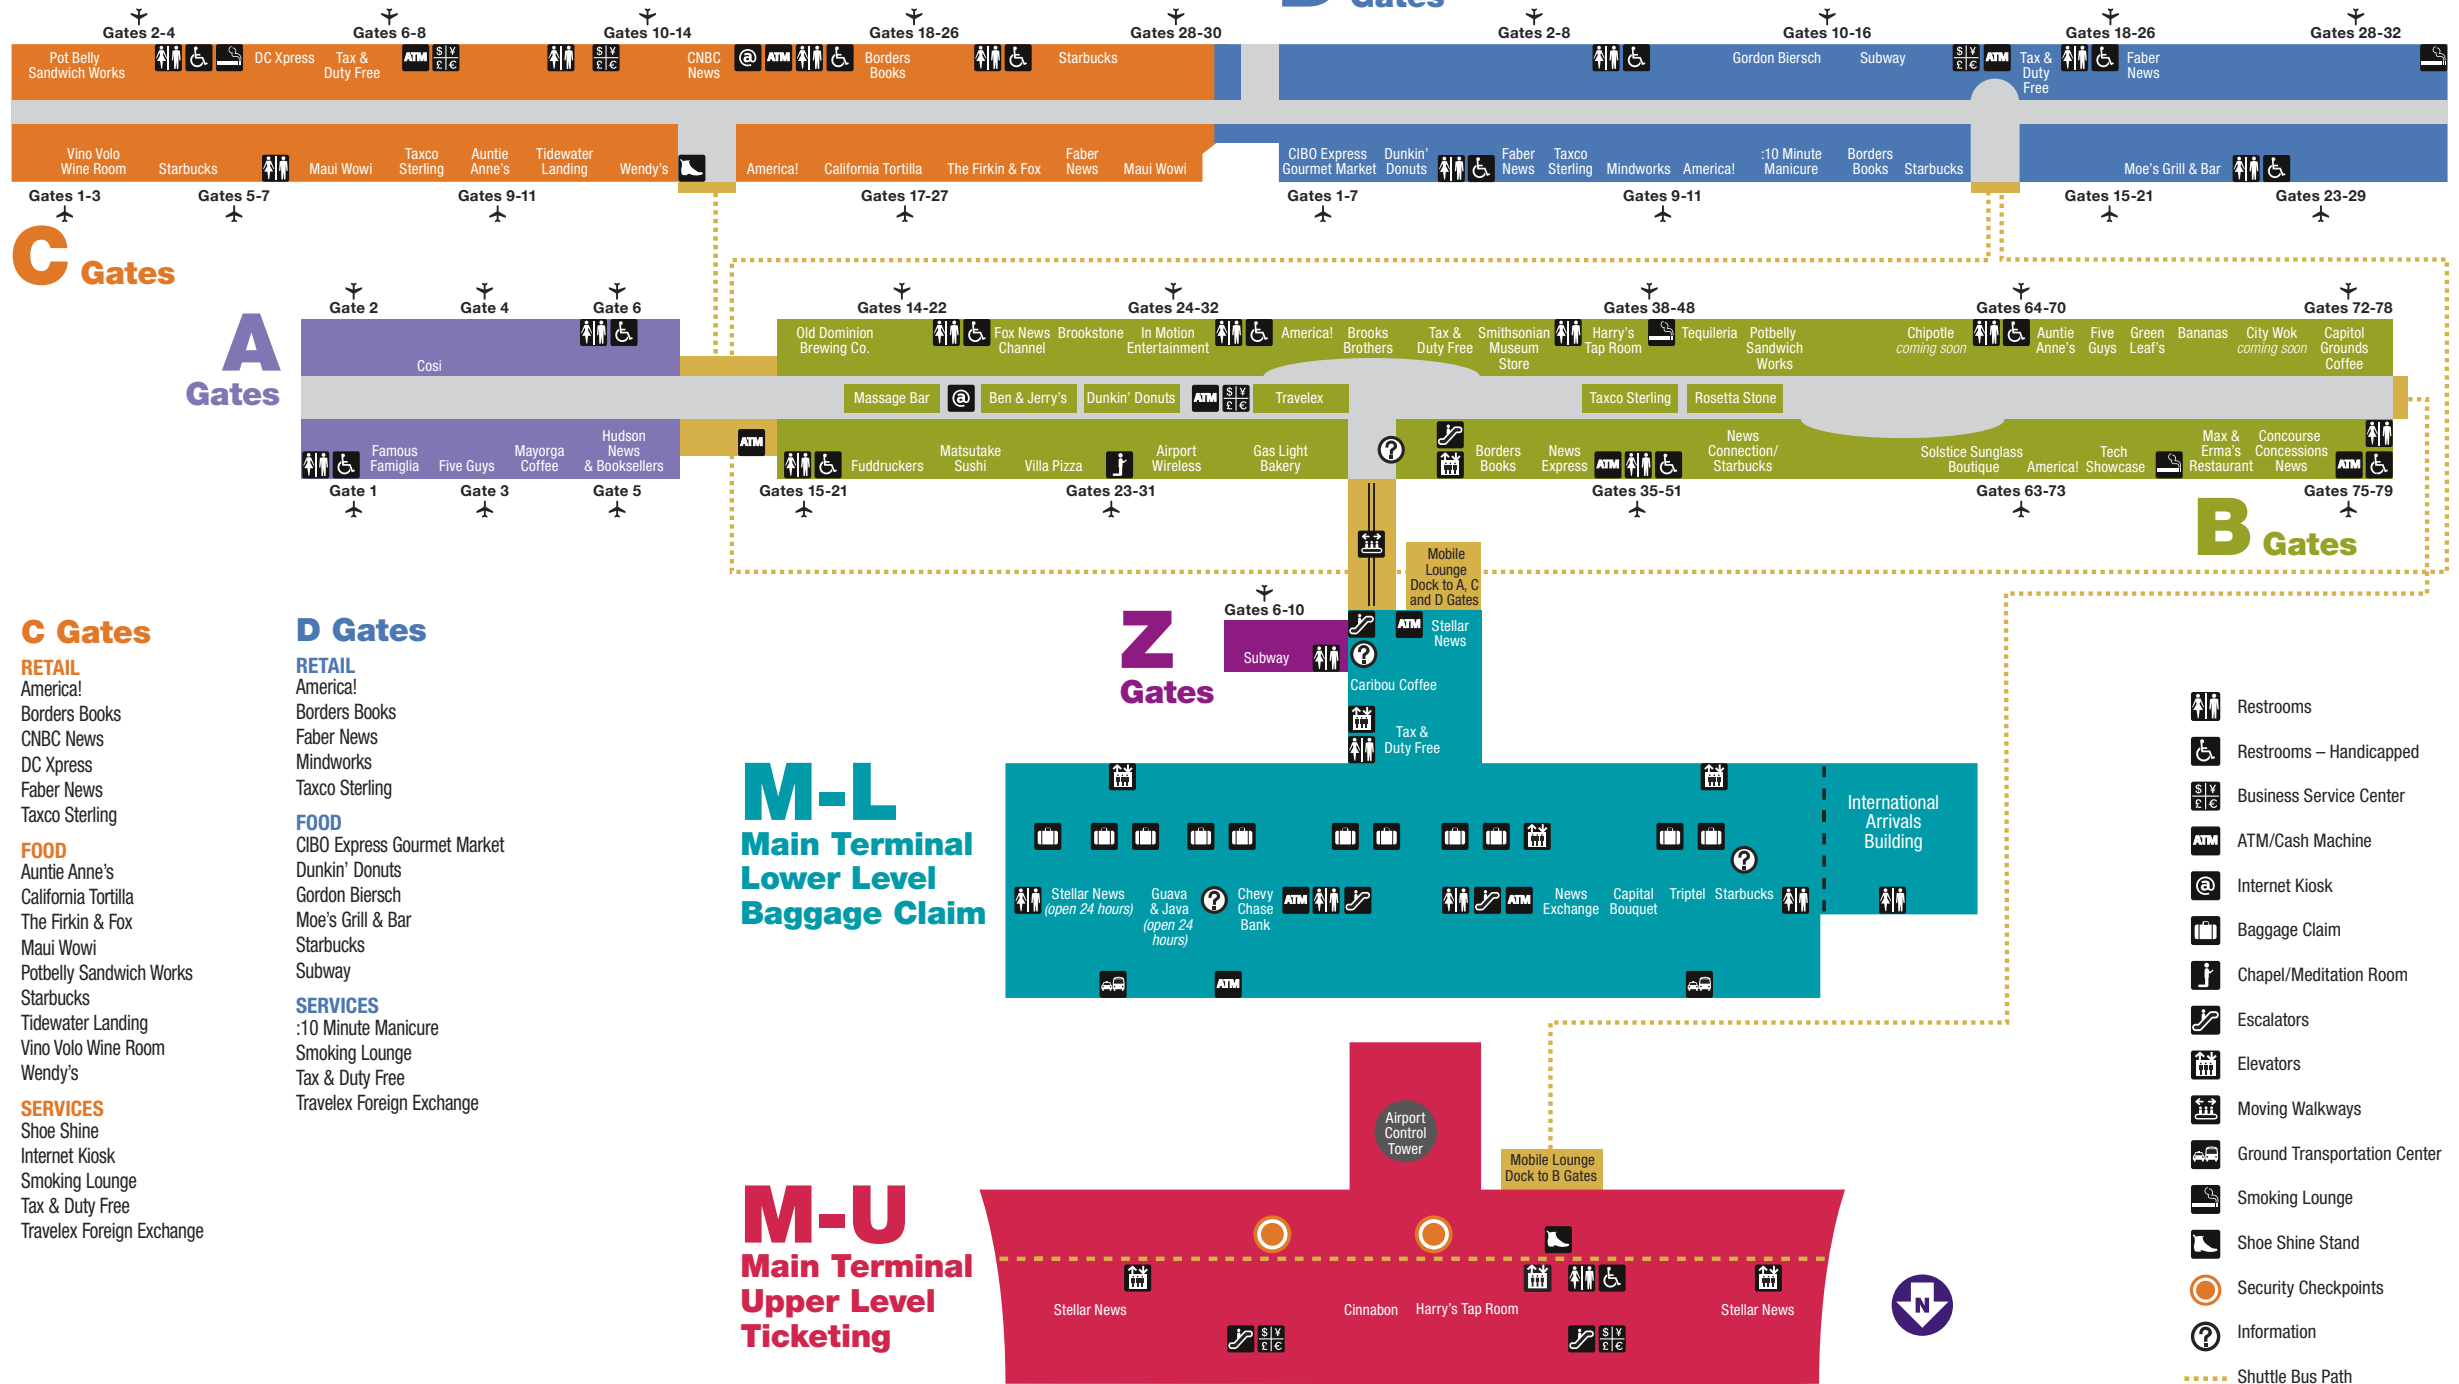

Sit Down Pubs & Restaurants

Cosi	703-572-3360 (Gate A2)
The Firkin & Fox	703-661-5001 (Gate C22)
Gas Light Bakery	703-572-4697 (Gate B32)
Gordon Biersch	703-572-4701 (Gate D12)
Harry's Tap Room	703-572-4688 (Main Terminal, Upper Level) 703-572-4699 (Gate B41)
Max & Erma's Restaurant	703-572-6470 (Gate B72)
Moe's Grill & Bar	703-572-4687 (Gate D19)
Old Dominion Brewing Co.	703-572-6875 (Gate B19)
Tequileria	703-572-4702 (Gate B41)
Tidewater Landing	703-572-3325 (Gate C12)
Vino Volo Wine Room	703-661-1999 (Gate C3)

Ben & Jerry's Ice Cream

Capitol Grounds Coffee

Chipotle *coming soon*

City Wok *coming soon*

Dunkin' Donuts

Five Guys Burgers & Fries

Fuddruckers

Gas Light Bakery

Green Leaf's

Harry's Tap Room

Matsutake Sushi

Max & Erma's Restaurant

Old Dominion Brewing Co.

Potbelly Sandwich Works

Starbucks/News Connection

Tequileria

Techshowcase

Travelex Foreign Exchange

- Restrooms
- Restrooms – Handicapped
- Business Service Center
- ATM/Cash Machine
- Internet Kiosk
- Baggage Claim
- Chapel/Meditation Room
- Escalators
- Elevators
- Moving Walkways
- Ground Transportation Center
- Smoking Lounge
- Shoe Shine Stand
- Security Checkpoints
- Information
- Shuttle Bus Path