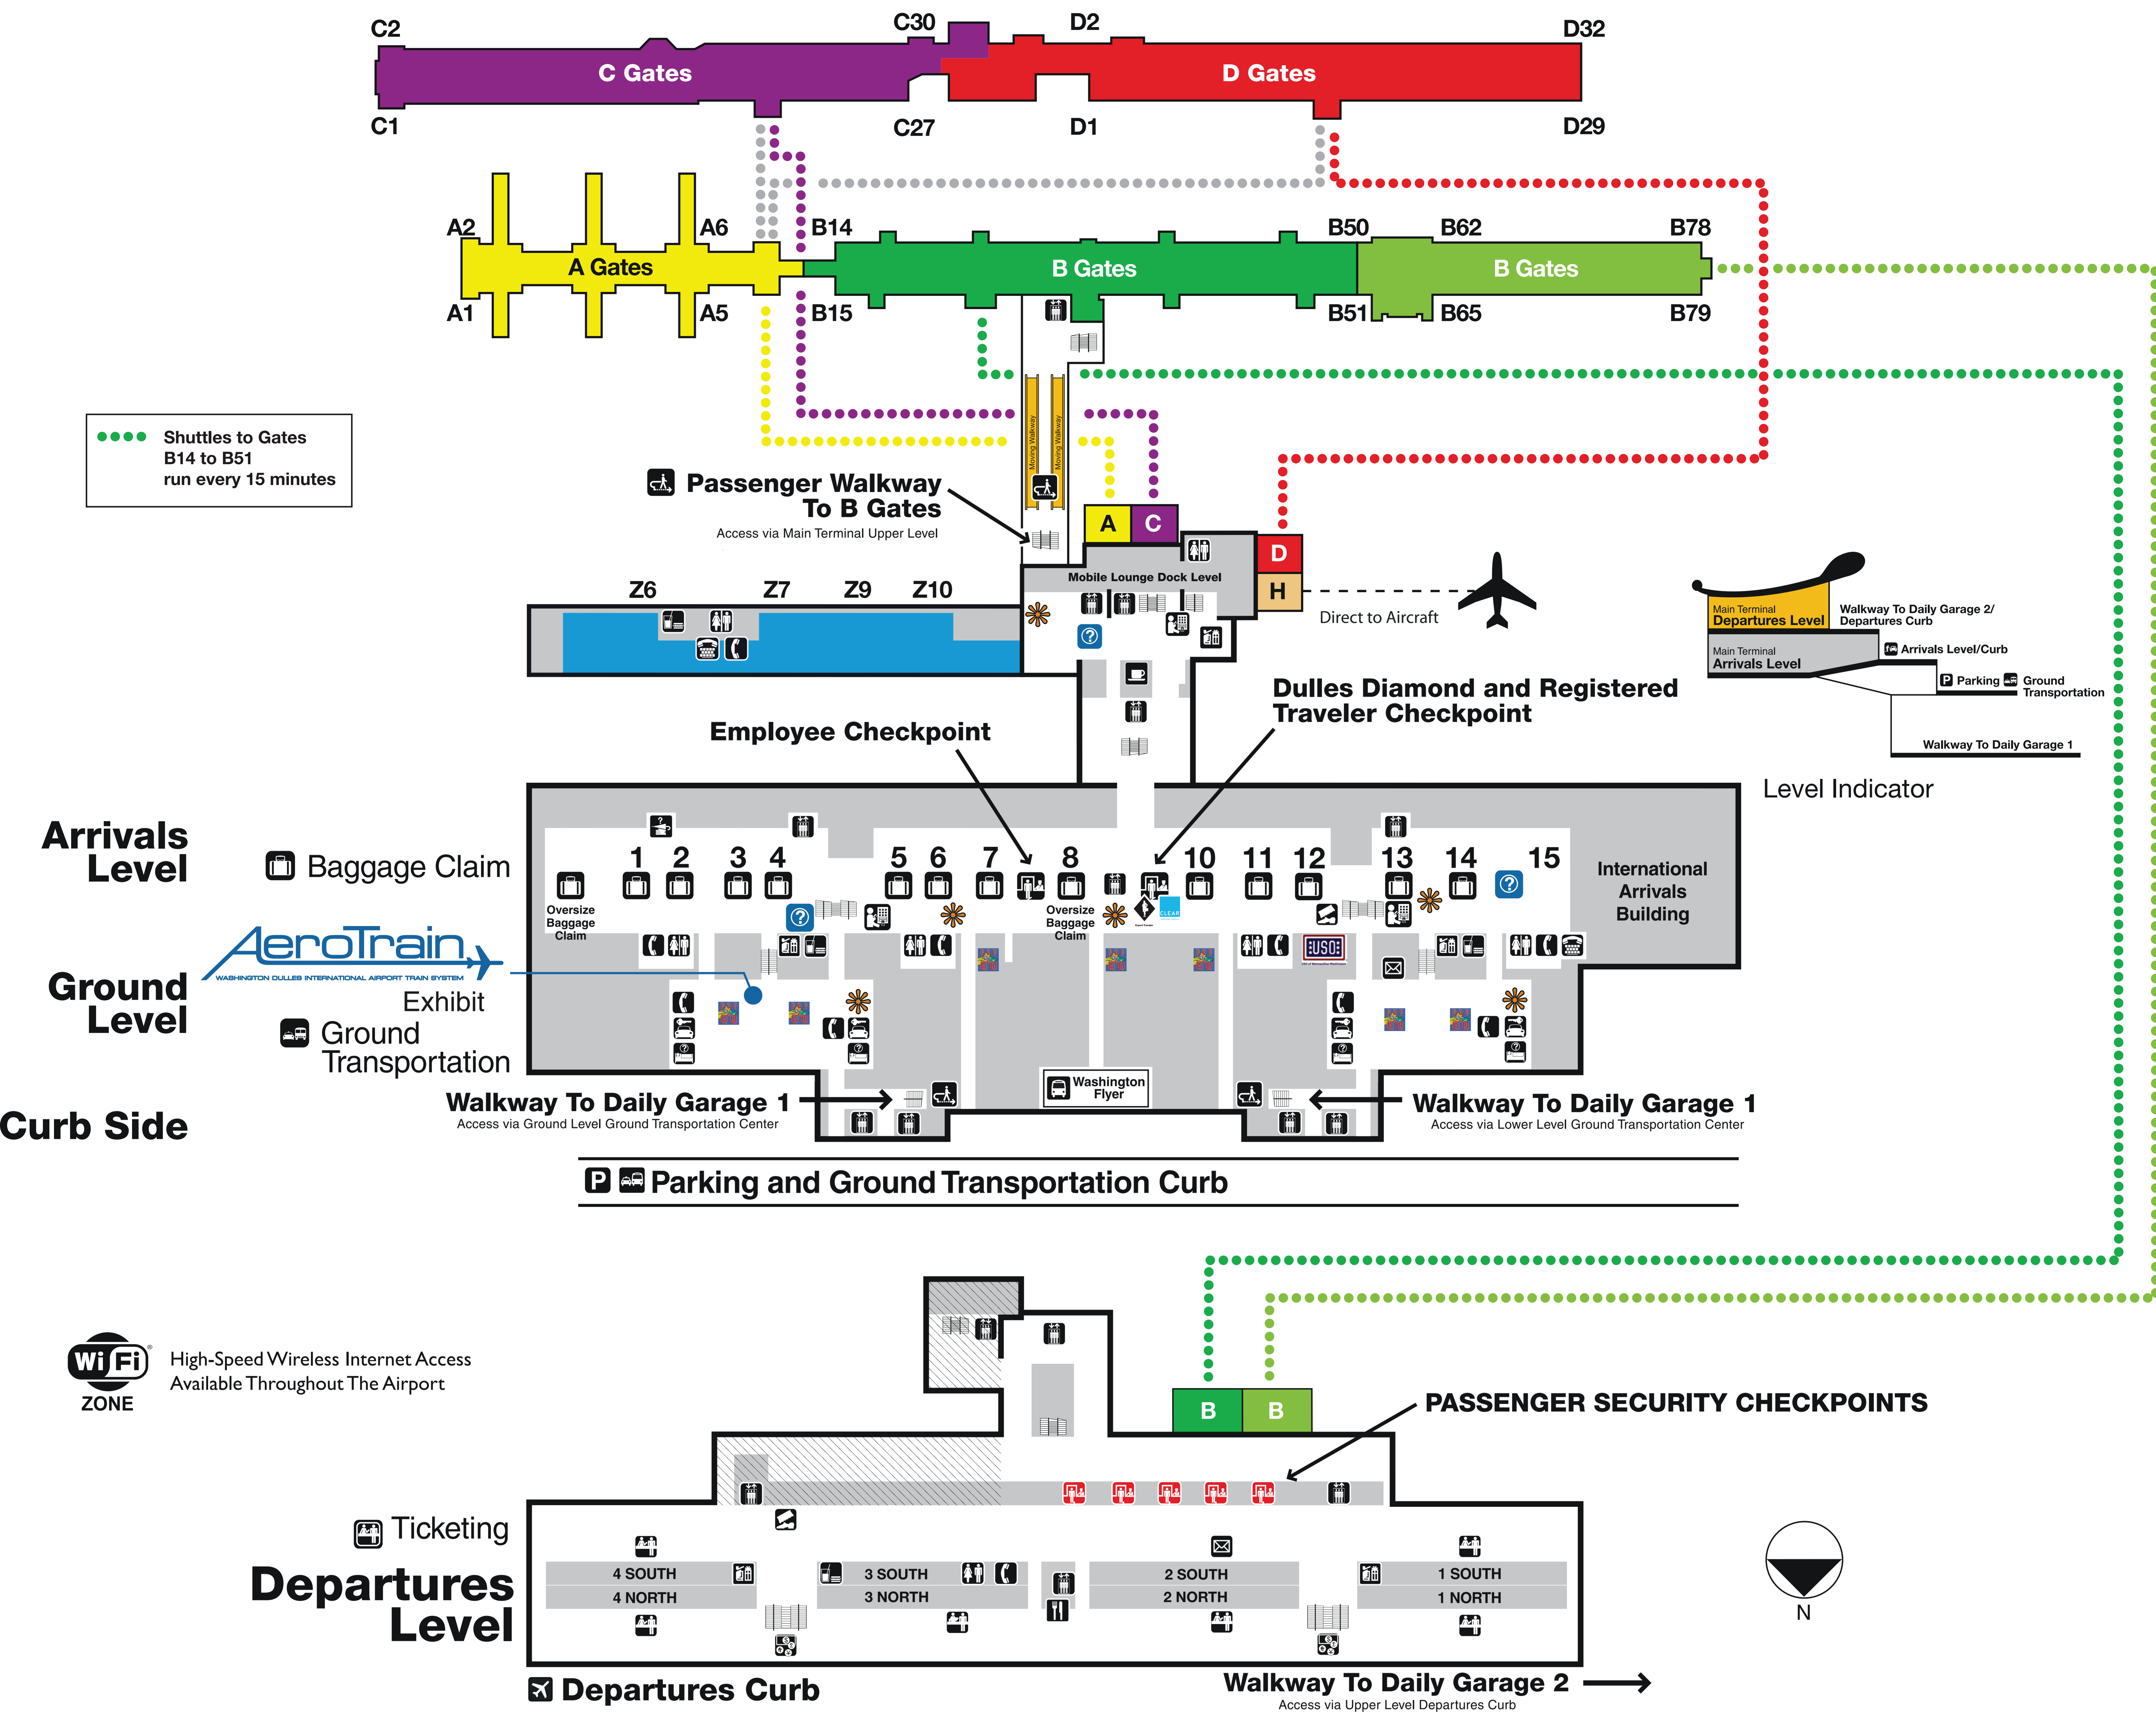

Main Terminal

Directory

Airlines

Airline	Ticket Counter	Concourse Location	Baggage Claim	Membership Clubs
Aeroflot	1 South	B	15	
Air Canada	4 South	C	1,2,3,4	
Air France	2 North	B	15	Concourse B Opposite B46
Aer Lingus	1 South	B	15	
AirTran	3 North	B	6,7	
All Nippon Airways	3 North	B	15	Concourse B Opposite B46
American Airlines	1 North	B	13,14	Concourse B Adjacent to B63
American Eagle	1 North	B	13,14	Concourse B Adjacent to B63
Austrian Airlines	2 North	B	15	
Avianca	2 North	B	15	
British Airways	1 North	B	15	Concourse B Opposite B50 Upper Level
Cayman Airways	1 South	B	15	
Continental Airlines	2 North	B	11,12	
Continental Exp.	2 North	B	11,12	
Copa	2 North	B	15	
Delta	1 North	B	13,14	
Delta Connection	1 North	B	13,14	
Ethiopian	1 South	D	15	
Iberia	3 North	B	15	Concourse B Opposite B20
jetBlue	3 North	B	10	
Korean Air	2 North	B	15	
Lufthansa	3 North	B	15	Concourse B Opposite B50
Northwest AirlinK	1 North	B	13,14	Concourse B Opposite B20
Northwest / KLM	1 North	B	13,14	Concourse B Opposite B20
Qatar Airways	2 North	B	15	
Saudi Arabian	1 South	B	15	
SAS	3 North	B	15	
Sun Country	2 North	B	11,12	
South African	3 North	B	15	
Southwest	1 South	B	13,14	
TACA	3 North	B, H	15	
United	4 North 4 South	C, D	1,2,3,4	Concourse C & D Opposite Gates C8, C16, D7
United Express	4 North	A, C, D	1,2,3,4	
US Airways	2 North	Z	11,12	
US Airways Exp.	2 North	Z	11,12	
Virgin America	1 South	B	14	
Virgin Atlantic	2 North	B	15	Concourse B Opposite B32

Services

Services	Main Terminal	Concourse Location
ATM/Cash Machine	Arrivals Level	A, B, C, D
Car Rental	Ground Level	
Baggage Claim	Ground Level	
Chapel/Meditation		B
Coffee Shop	Throughout the Airport	
Currency Exchange	Departures Level	B, C, D
Dulles Diamond Lanes	Ground Level	
Duty Free Shop	Throughout the Airport	
Elevators	Throughout the Airport	
Food/Beverage	Throughout the Airport	
Gift Shop	Throughout the Airport	
Ground Transportation	Ground Level	
Hotel Information	Ground Level	
Information Counter	Throughout the Airport	
Information Directory	Throughout the Airport	
Lost and Found	Arrivals Level	
Mail	Ground Level	
Parking	Ground Level	
Passenger Pickup	Arrivals Level	
Pay & Go	Ground Level	
Registered Traveler	Ground Level	
Restroom Facilities	Throughout the Airport	
Security Checkpoints	Departures Level	
Shoe Shine	Departures Level	C
Smoking Lounge		B, B, C, D
TTY	Throughout the Airport	
Telephones	Throughout the Airport	
Ticketing	Departures Level	
United Services Organization	Arrivals Level	
Washington Flyer	Arrivals Level	
High-Speed Wireless Internet Access	Throughout the Airport	
Air & Space Museum Shuttle Bus	Curb Side 2E	
Metrobus Route 5A Service To/From L'Enfant Plaza	Curb Side 2E	
Under Construction	Throughout the Airport	
Terminal Agents Office	Arrivals Level	
Mobile Lounge Routes		●●●●●●●●

Ambulance / Fire 703-572-2980
Police 703-572-2951
Travelers Aid 703-572-8296
Airport Operations 703-572-2730